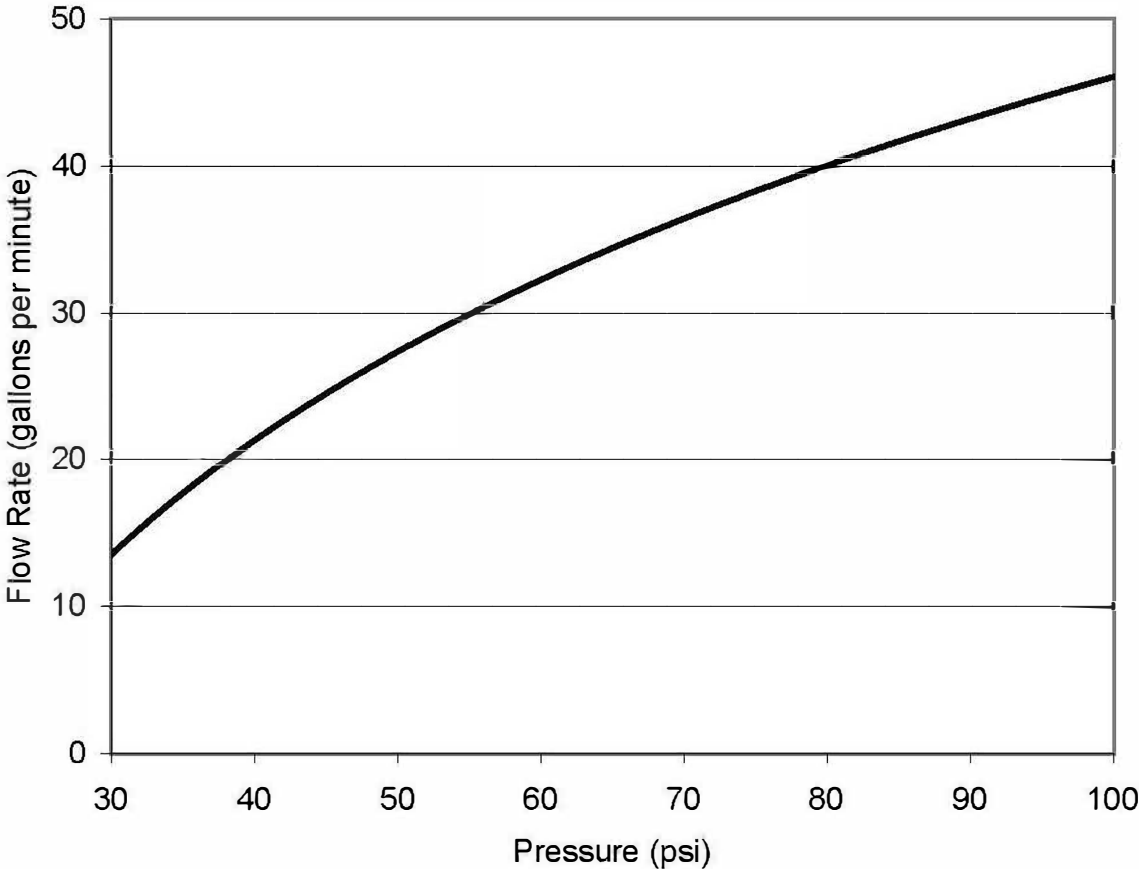

Discharge Rate versus Line Pressure (1-inch valve)

For additional information related to determining flow rates and flush durations for Hydro-Guard® brand products, please contact the Technical Service staff of Hydro-Guard® toll free at (866) 642-7500, (877) 864-8500 or (888) 277-4520. You are welcome to email our staff at Sales@Hydro-Guard.com.