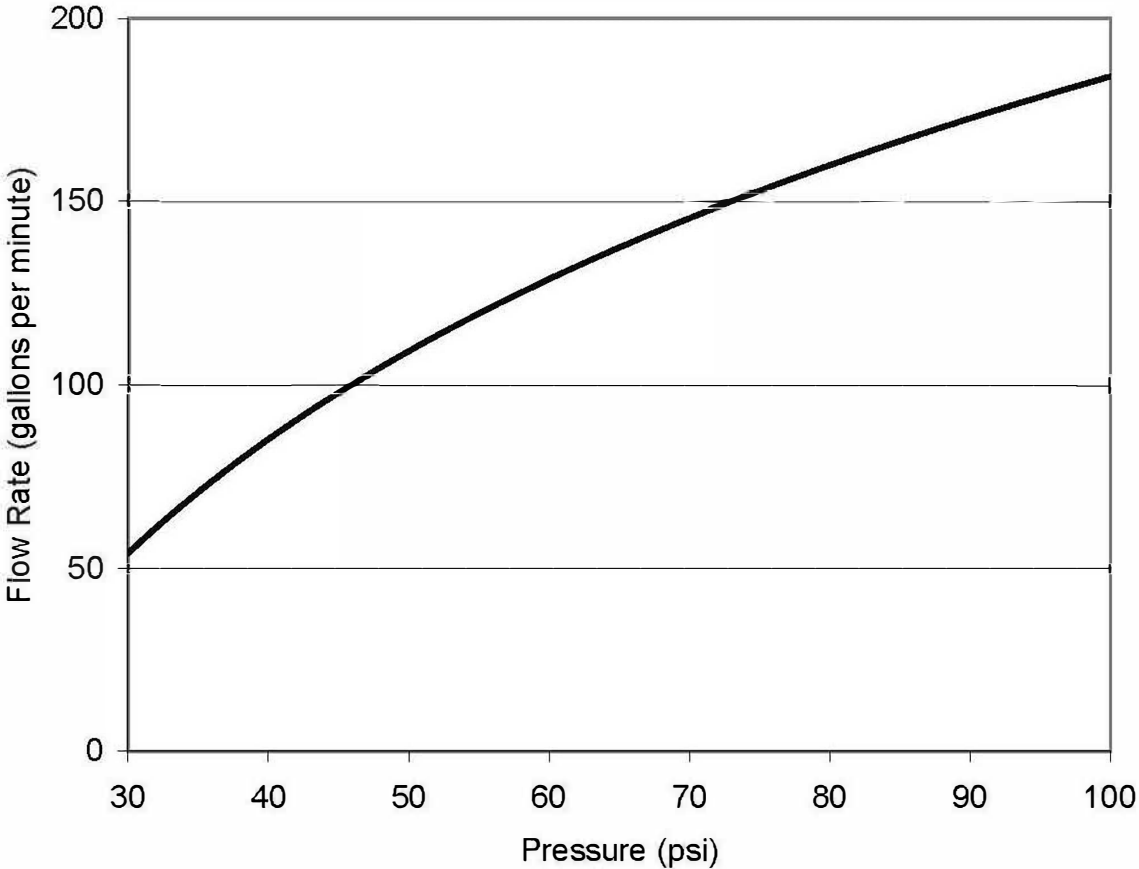

Discharge Rate versus Line Pressure (2-inch valve)

For additional information related to determining flow rates and flush durations for Hydro-Guard® brand products, please contact the Technical Service staff of Hydro-Guard® toll free at (866) 642-7500, (877) 864-8500 or (888) 277-4520. You are welcome to email our staff at Sales@Hydro-Guard.com.