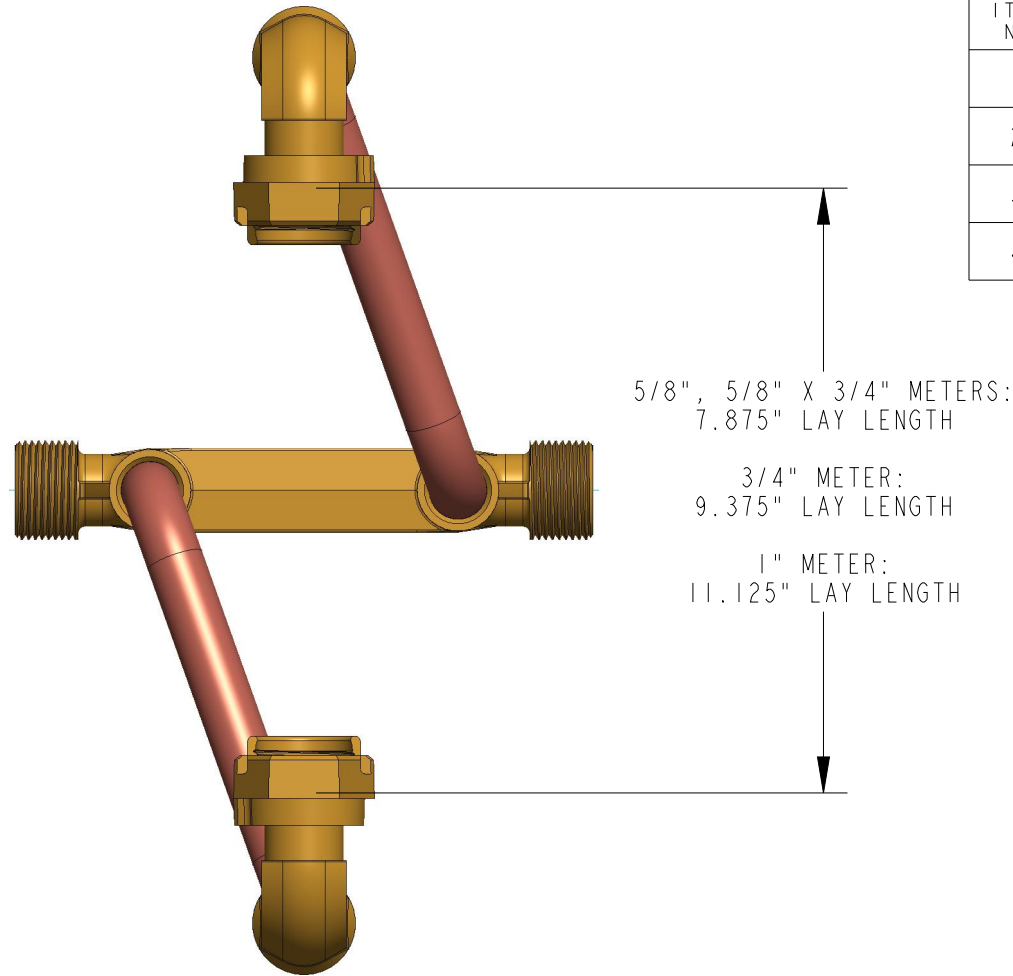

ITEM NO	PART NUMBER	QTY	DESCRIPTION
1	H14210	2	5/8" X 3/4" METER COUPLING (SWIVEL NUT)
2	-	2	SPUD
3	-	1	HORIZONTAL METER BAR WITH BRACING EYE *LLB*
4	-	2	RISER

OPTION CODE: 50
*METER IS PERPENDICULAR TO METER BAR

DR. BY	AOD	6/08/21	UNLESS OTHERWISE NOTED		THIRD ANGLE PROJECTION	C.B. NO.
CHKR			BREAK CAST CORNER(S)---			
ENGR			BREAK MACH CORNER(S)---			PURCH.
MGR			TOLERANCES		REF. NO.	PATT. NO.
MFG			UNLESS OTHERWISE NOTED		SCALE	
TOOL			LINEAR	ANGULAR	NONE	
FDRY			±	±	STK. NO.	

MAT'L:		DESCR.	NUMBER
Mueller Co.		COPPER METER SETTER LOW LEAD BRASS	H14114---50N

H14114---50N