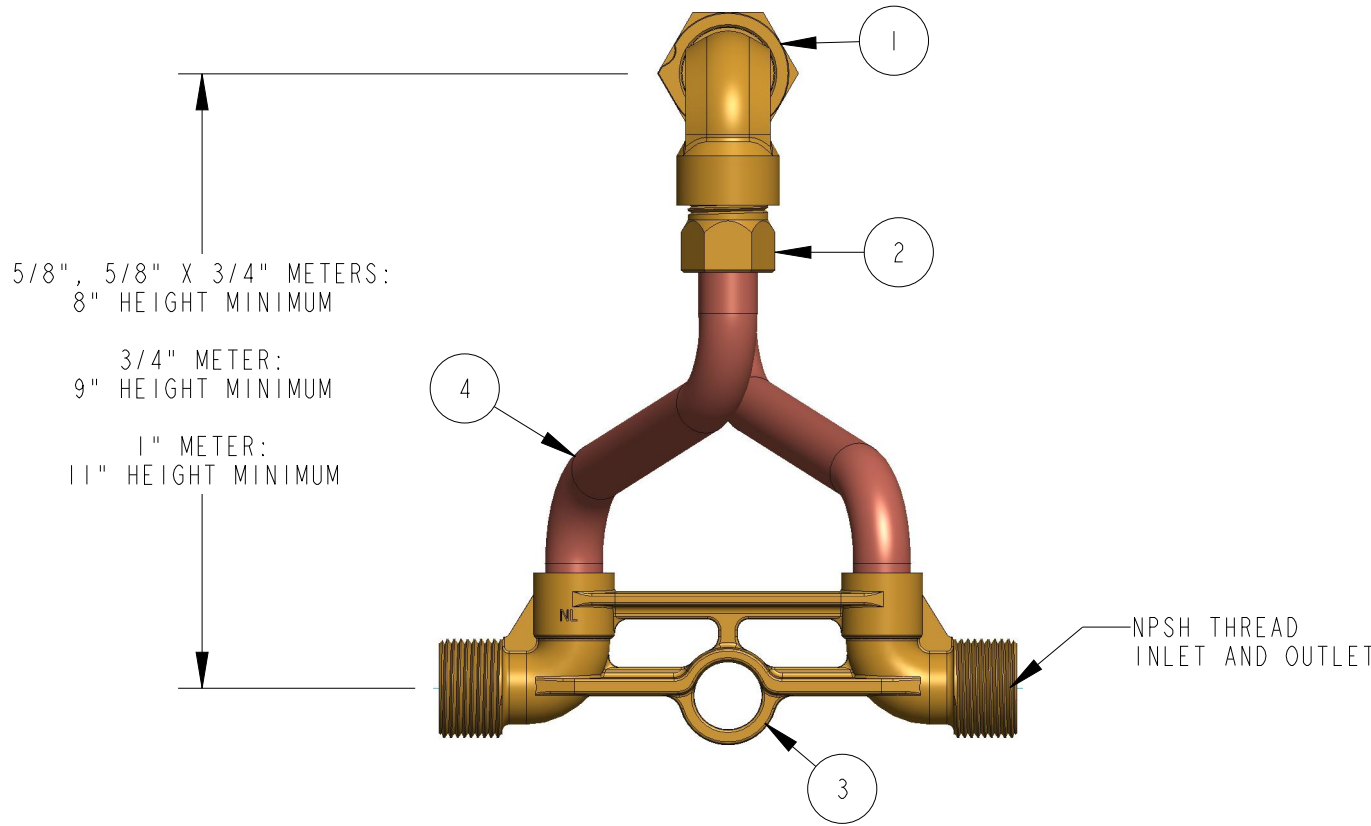

ITEM NO	PART NUMBER	QTY	DESCRIPTION
1	H14210	2	5/8" X 3/4" METER COUPLING (SWIVEL NUT)
2	-	2	SPUD
3	-	1	HORIZONTAL METER BAR WITH BRACING EYE *LLB*
4	-	2	RISER

OPTION CODE: 50
*METER IS PERPENDICULAR TO METER BAR

DR. BY	AOD	6/08/21	UNLESS OTHERWISE NOTED		THIRD ANGLE PROJECTION	C.B. NO.
CHKR			BREAK CAST CORNER(S)---			
ENGR			BREAK MACH CORNER(S)---			PURCH.
MGR			TOLERANCES		REF. NO.	PATT. NO.
MFG			UNLESS OTHERWISE NOTED		SCALE	
TOOL			LINEAR	ANGULAR	NONE	
FDRY			±	±	STK. NO.	

MAT'L:		DESCR.	NUMBER
Mueller Co.		COPPER METER SETTER LOW LEAD BRASS	H14114---50N

H14114---50N