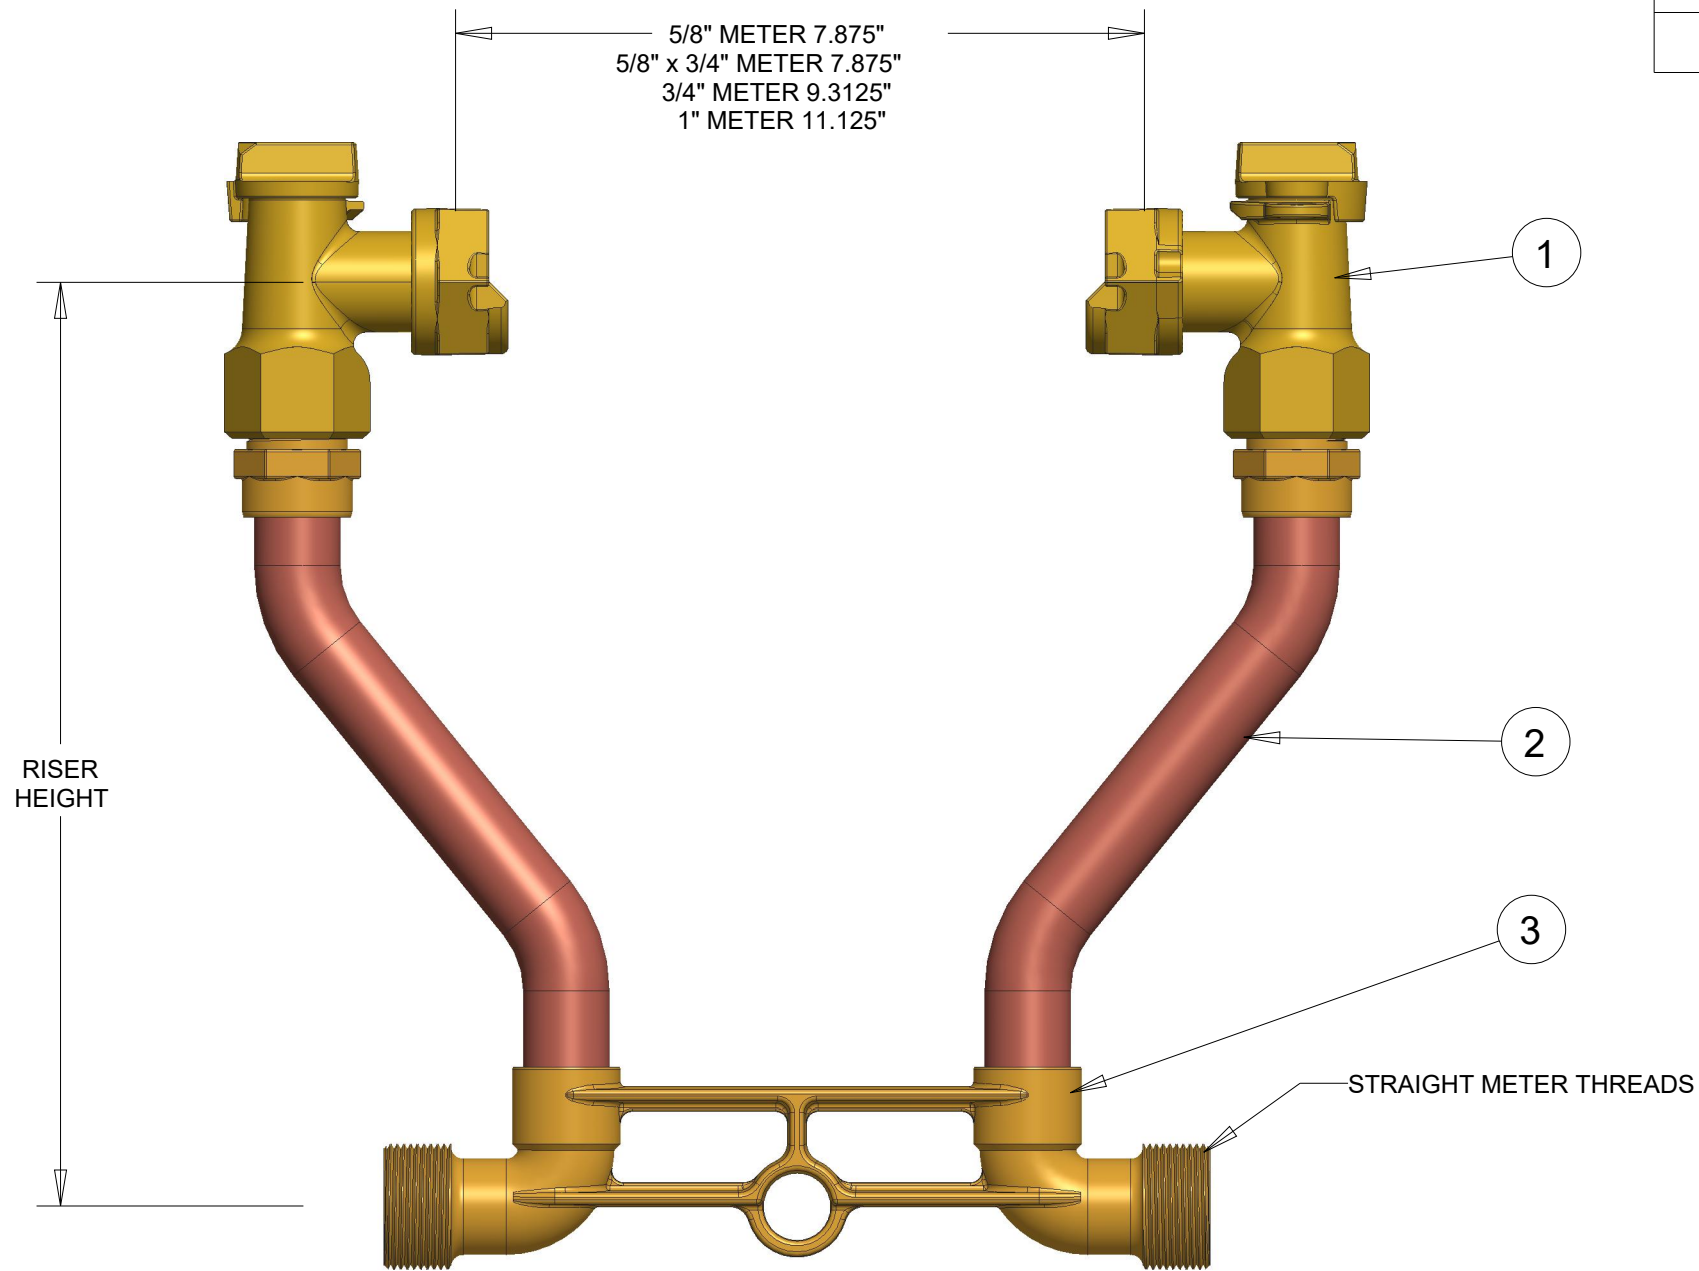

ITEM NO.	PART NUMBER	QTY.	DESCRIPTION
1	H14265N	2	ANGLE METER STOP
2		2	RISER SUB ASSEMBLY
3		1	METER BAR LOW LEAD BRASS

H14118---02N

DR. BY	SLV	5/1/18	UNLESS OTHERWISE NOTED	THIRD ANGLE PROJECTION	C.B. NO.
CHKR			BREAK CAST CORNER(S)---		
ENGR			BREAK MACH CORNER(S)---	PURCH.	FINISH
MGR			TOLERANCES	REF. NO.	PATT. NO.
MFG			UNLESS OTHERWISE NOTED	SCALE	NONE
TOOL			LINEAR	ANGULAR	STK. NO.
FDRY			±	±	
MAT'L:					
			DESCR.	NUMBER	
			COPPER METER SETTER LOW LEAD BRASS	H14118---02N	