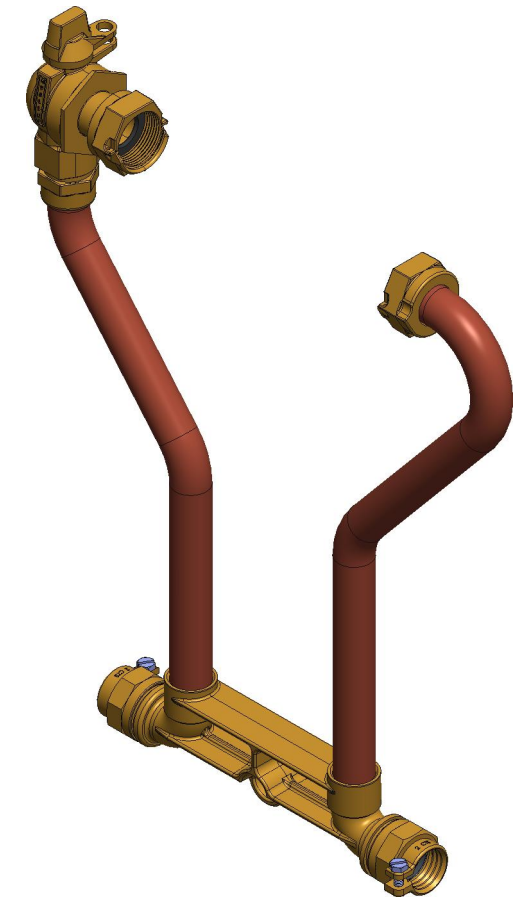

| ITEM NO | PART NUMBER | QTY | DESCRIPTION |
|---------|-------------|-----|--|
| 1 | - | 2 | CTS PACK JOINT |
| 2 | B24265 | 1 | FULL PORT BALL VALVE |
| 3 | - | 1 | METER BAR W/ COMPRESSION THREADS & BRACING EYE |
| 4 | - | 1 | RISER SUB ASSEMBLY W/ SADDLE NUT |
| 5 | - | 1 | RISER SUB ASSEMBLY |

| | | | | | |
|--------------------|-----|---------|---------------------------------------|------------------------|-----------|
| DR. BY | AOD | 5/25/21 | UNLESS OTHERWISE NOTED | THIRD ANGLE PROJECTION | C.B. NO. |
| CHKR | | | BREAK CAST CORNER(S)--- | | |
| ENGR | | | BREAK MACH CORNER(S)--- | PURCH. | FINISH |
| MGR | | | TOLERANCES | REF. NO. | PATT. NO. |
| MFG | | | UNLESS OTHERWISE NOTED | SCALE | |
| TOOL | | | LINEAR | ANGULAR | |
| FDRY | | | ± | ± | STK. NO. |
| MAT'L: | | | | | |
| Mueller Co. | | | DESCR. | NUMBER | |
| | | | COPPER METER SETTER LOW LEAD BRASS | P2470-----N | |