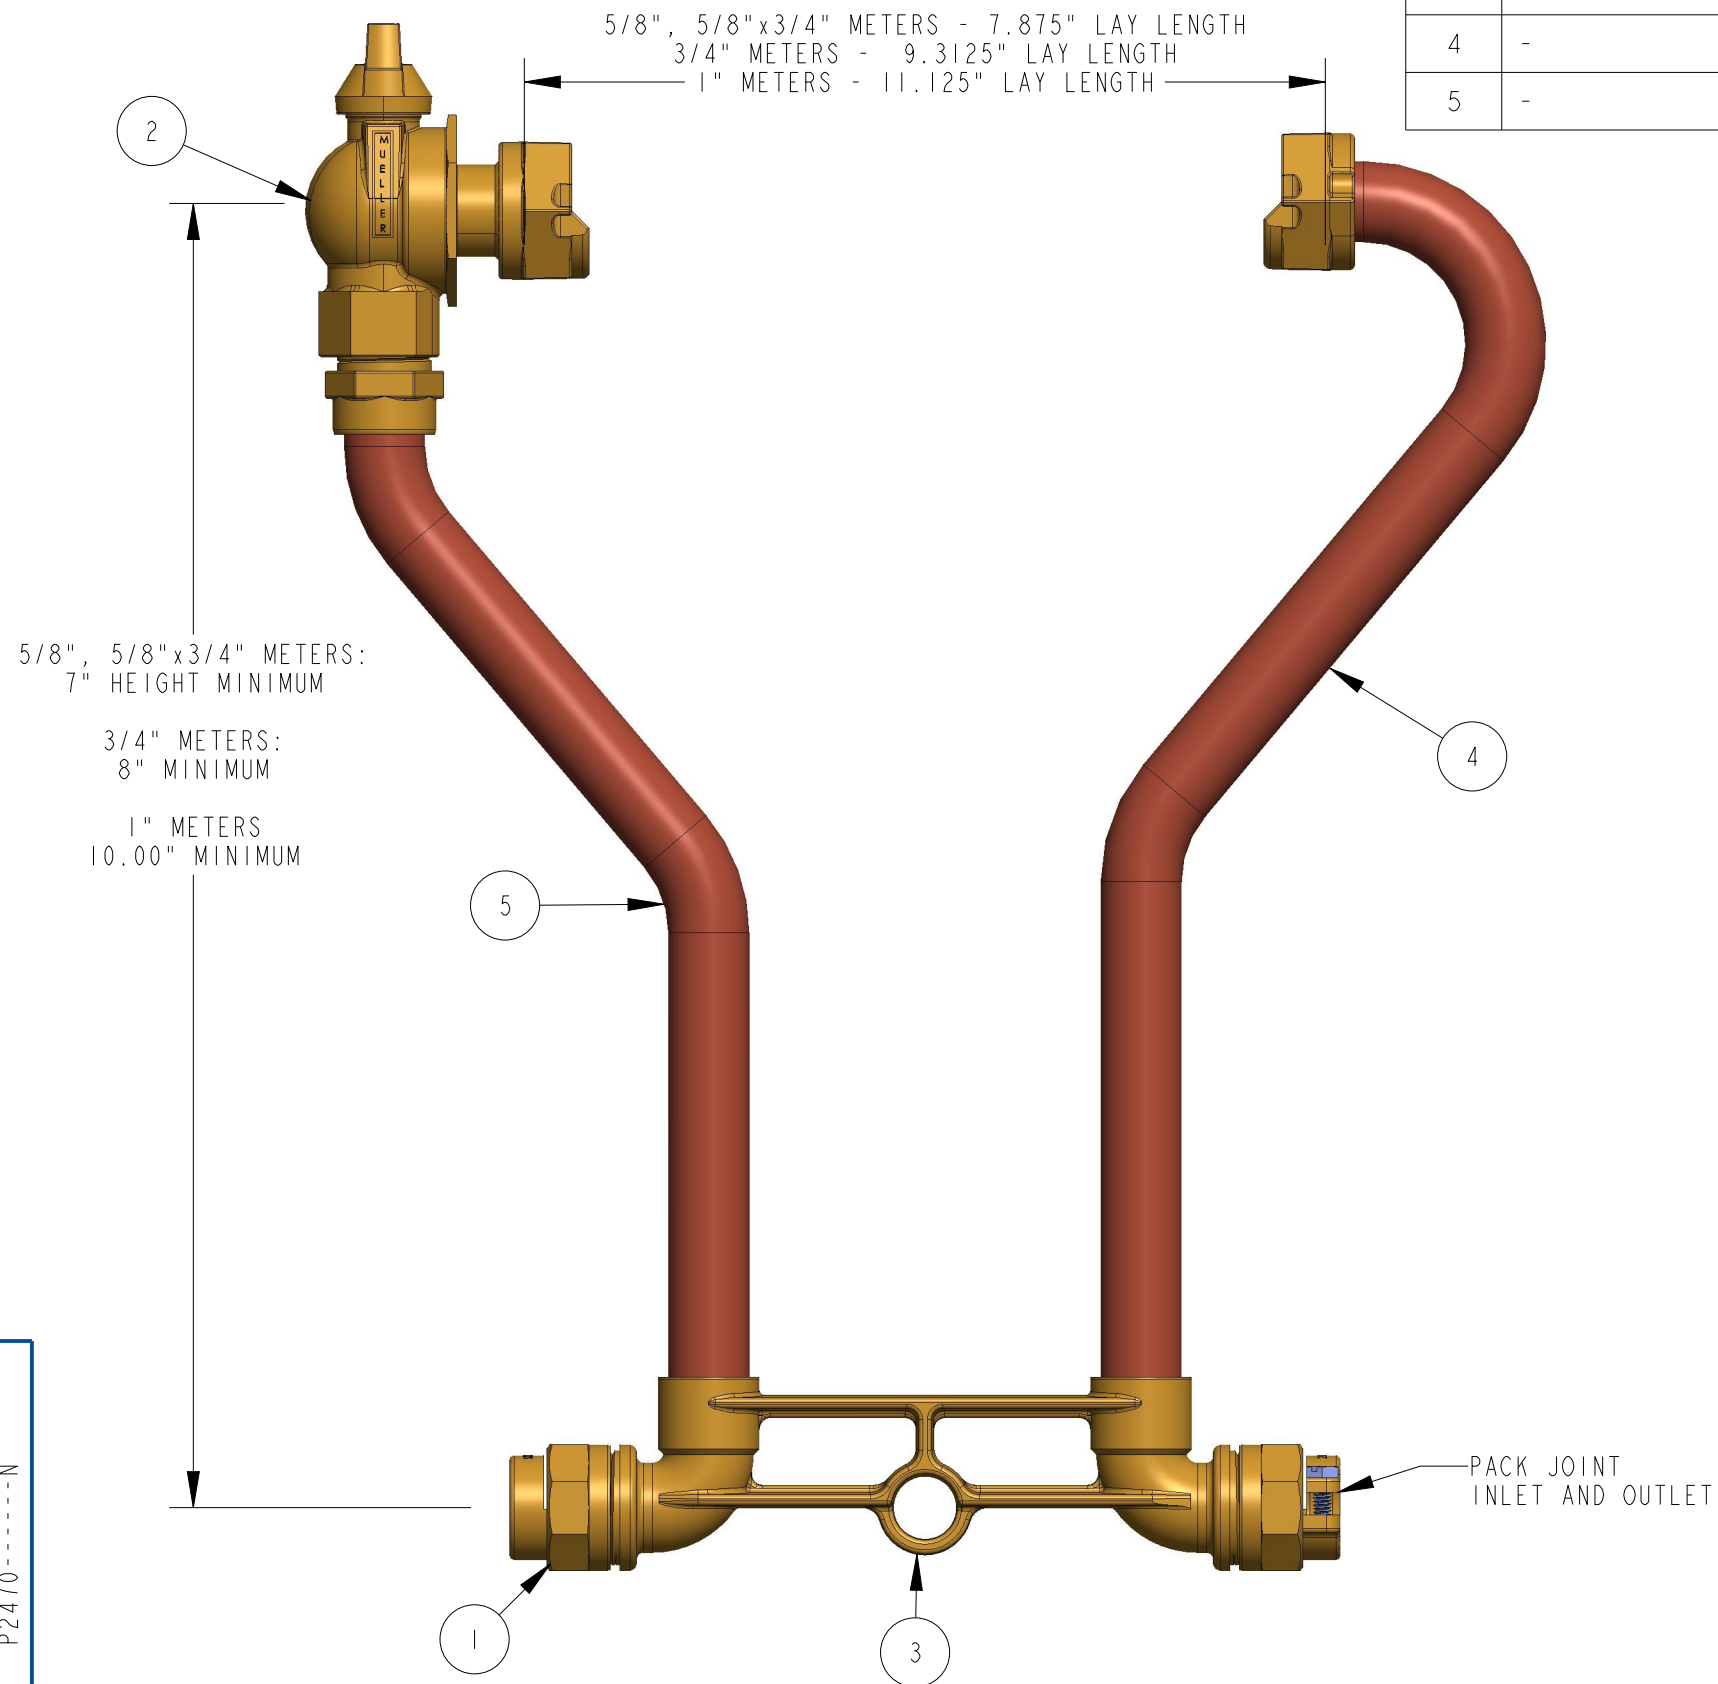

| ITEM NO | PART NUMBER | QTY | DESCRIPTION |
|---------|-------------|-----|--|
| 1 | - | 2 | CTS PACK JOINT |
| 2 | B24265 | 1 | FULL PORT BALL VALVE |
| 3 | - | 1 | METER BAR W/ COMPRESSION THREADS & BRACING EYE |
| 4 | - | 1 | RISER SUB ASSEMBLY W/ SADDLE NUT |
| 5 | - | 1 | RISER SUB ASSEMBLY |

| | | | | | |
|--------------------|-----|---------|---------------------------------------|------------------------|-----------|
| DR. BY | AOD | 5/25/21 | UNLESS OTHERWISE NOTED | THIRD ANGLE PROJECTION | C.B. NO. |
| CHKR | | | BREAK CAST CORNER(S)--- | | |
| ENGR | | | BREAK MACH CORNER(S)--- | PURCH. | FINISH |
| MGR | | | TOLERANCES | REF. NO. | PATT. NO. |
| MFG | | | UNLESS OTHERWISE NOTED | SCALE | |
| TOOL | | | LINEAR | ANGULAR | |
| FDRY | | | ± | ± | STK. NO. |
| MAT'L: | | | | | |
| Mueller Co. | | | DESCR. | NUMBER | |
| | | | COPPER METER SETTER LOW LEAD BRASS | P2470-----N | |